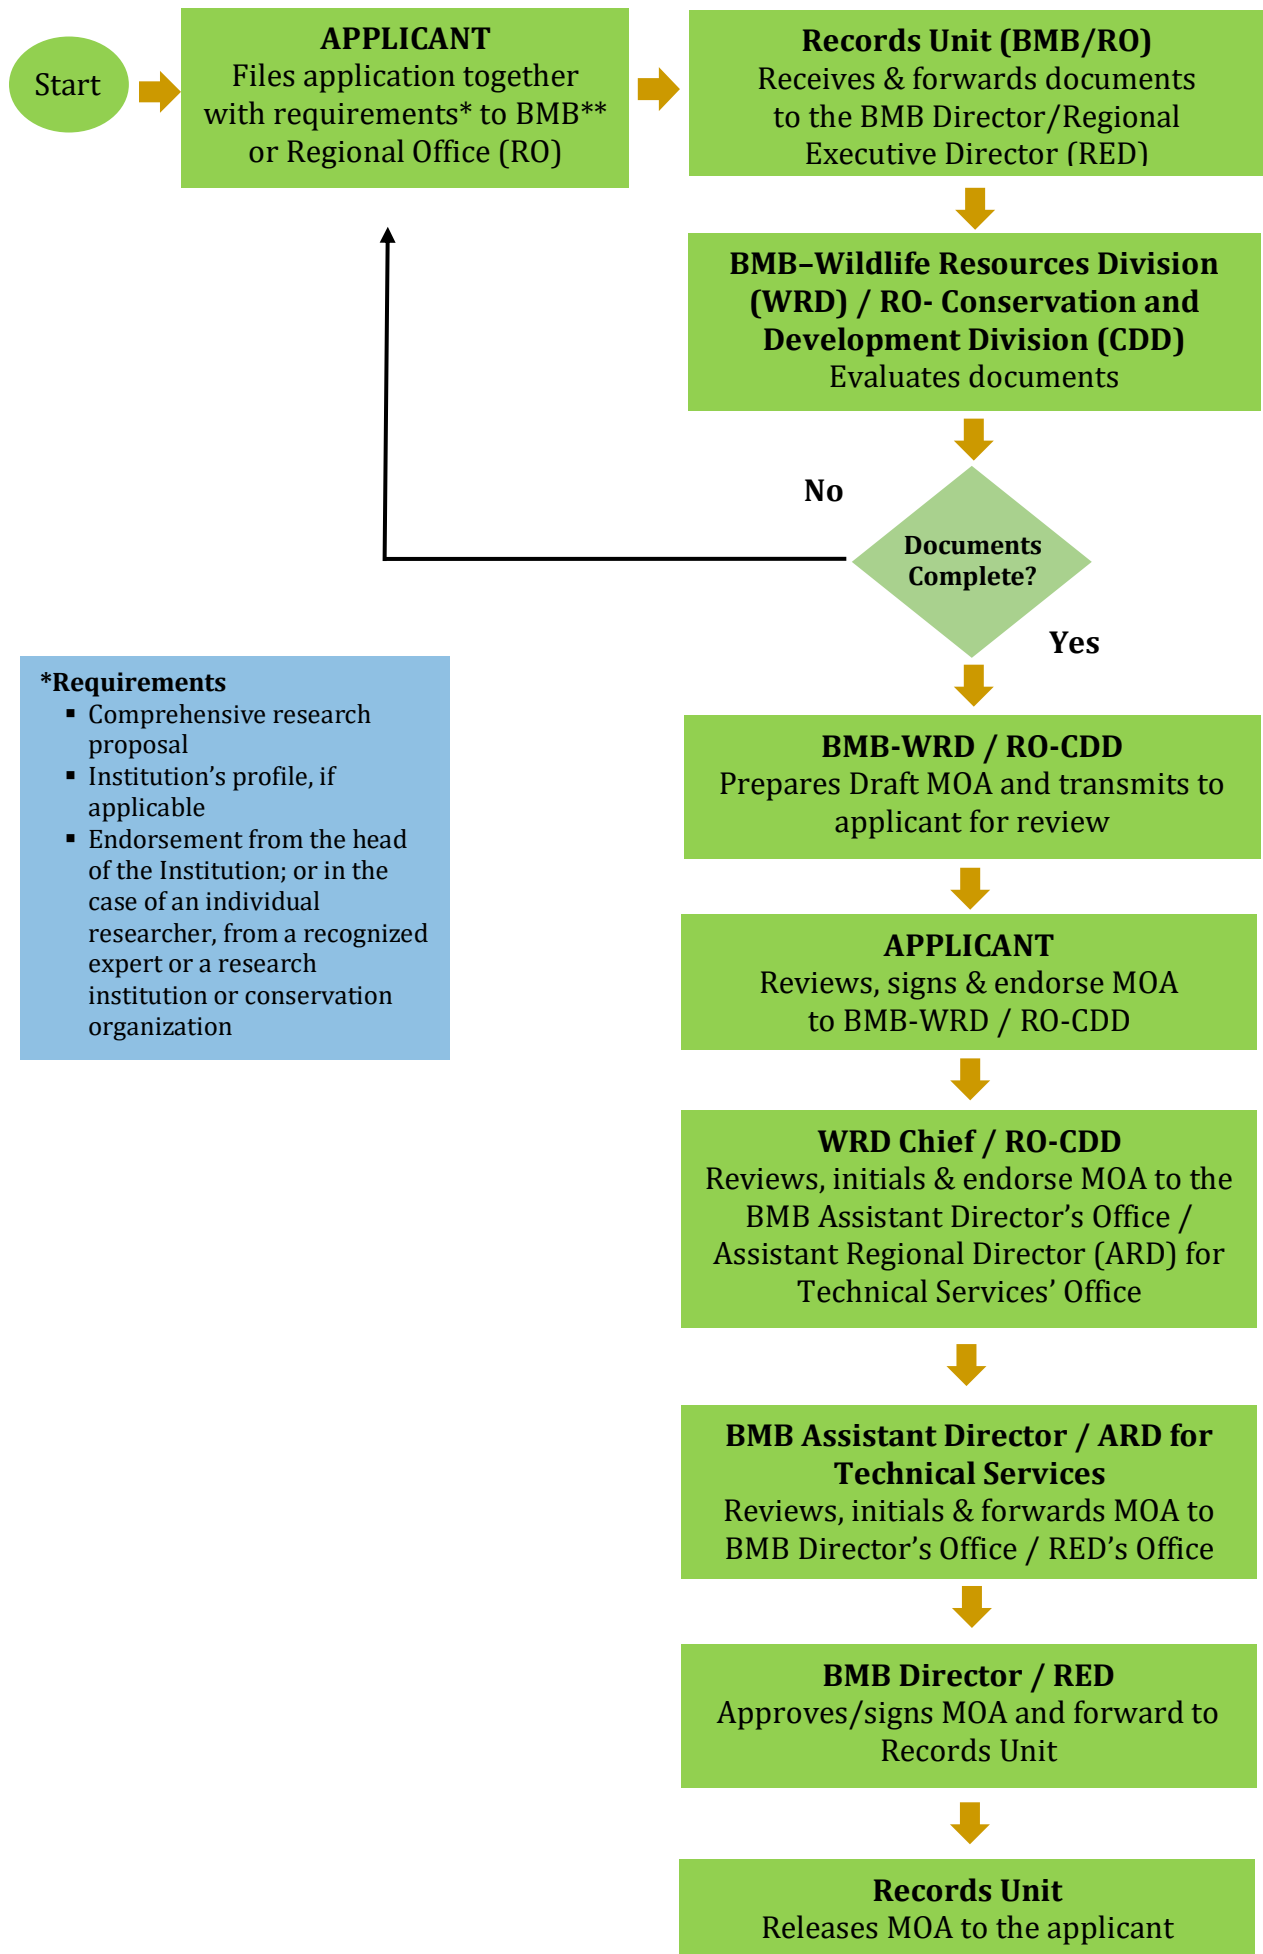

PROCESS FLOW

Memorandum of Agreement for Biodiversity Research

- *For local researchers/entities (local NGOs and non-government academic institutions)*

*** For research studies covering multiple regions throughout the country, the MOA will be processed by BMB.*